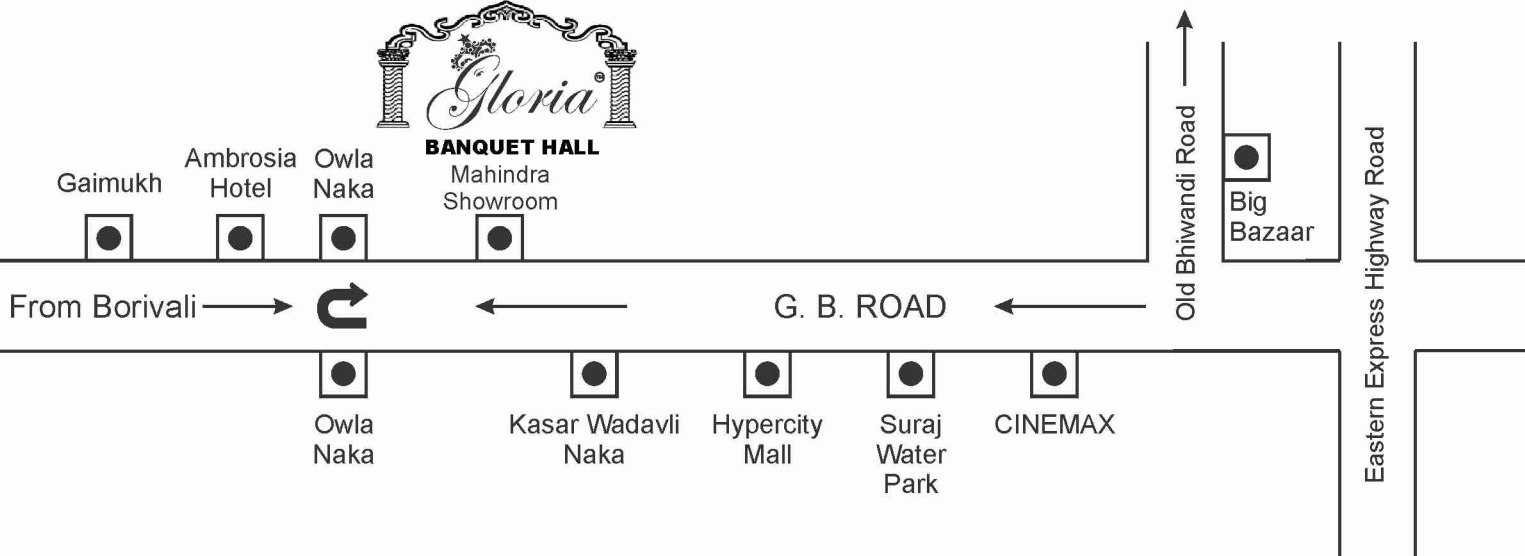

Gloria House, Above Mahindra, Ghodbunder Rd., Ovla Thane (W)

E-mail : gloria.banquet@yahoo.com • Website : www.gloriabanquet.com

BANQUET HALL

Mahindra Showroom

BST -	Borivali Station (E) 700 & 700 A/C Borivali Station (W) Gorai To Mulund 458 (Via Ovla) 491 Andheri Sipz To Bramand (Highway to Highway) Via Ovla 65 & 65 A/C
TMT - ST Depot -	Borivali Sukurwadi to Thane Local (Via Ovla)
MIRA ROAD / BHYANDAR	
B.S.T. - T.M.T. -	C-61 Mira Road Stn. to Mulund (Via Ovla) Mira Road ST. to Lokmanya Nagar Thane (Via Ovla) Bhayandar Stn. to Thane (W) Stn. (Via Ovla) Bhayandar Stn to Vashi No. 10 (Via Ovla) Bhayandar Stn to Mumbra No. 70 (Via Ovla) Virar, Nalasopara, Vasai to Thane (W) ST (Via Ovla)
N.A.M.T. - N.A.M.T. - ST -	
THANE TO OVLA	
BST - T.M.T. - T.M.T. - T.M.T. -	700 & 700 A/C Thane Stn (E) to Borivali 65 & 65 A/C 58 Thane Stn (E) to Mira Road Thane Stn (W) Thane to Ovla (Over the Bridge) Thane Gaondevi Maidan Thane to Mira Road (Via Ovla)
ST -	Thane (W) Stn. to Borivali Local & Bhayandar Local